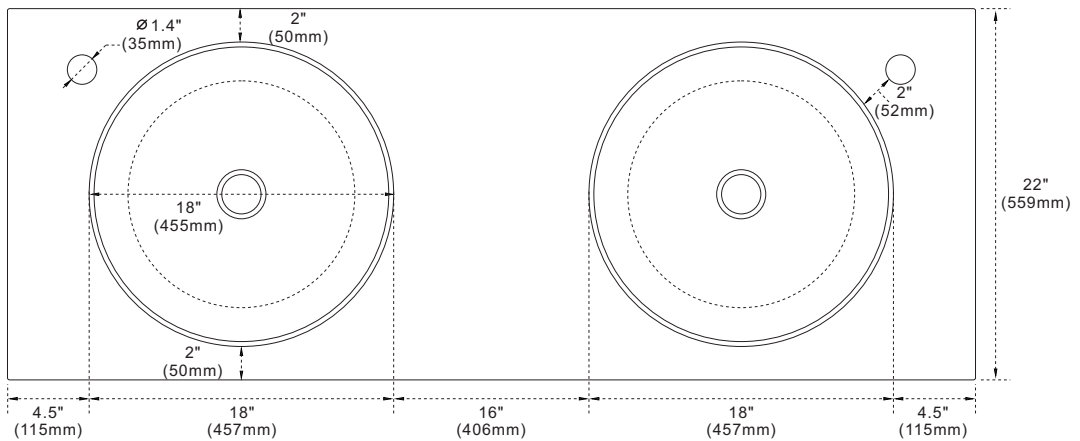

BELLATERRA HOME

Model: 430003-61D Countertop

Features

1. Double 18" round topmount sink cutout;
2. Single faucet hole;
3. 4" height backsplash included;
4. Thickness laminated to 1.2";

Colors / Finishes

- WM - Natural White Carrara marble;
- BG - Natural Black Galaxy Granite;
- GY - Natural Grey Granite;
- WE - White Engineer Stone;

Top view

Side view

NOTE: SINK STYLE, SHAPE, FAUCET HOLES, CUTOUT ON TOP, VANITY MAY VARY FROM THE PICTURE ABOVE. INSTRUCTIONAL PURPOSE ONLY.

Professional installation is recommended.
www.bellaterra-home.com