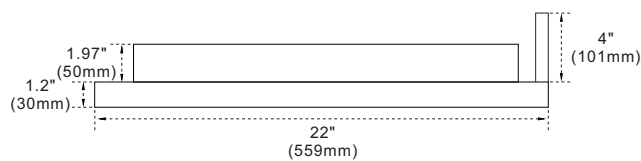

BELLATERRA HOME

Model: 430003-61D Countertop

Features

1. Double 18" round topmount sink cutout;
2. Single faucet hole;
3. 4" height backsplash included;
4. Thickness laminated to 1.2";

Colors / Finishes

- WM - Natural White Carrara marble;
- BG - Natural Black Galaxy Granite;
- GY - Natural Grey Granite;
- WE - White Engineer Stone;

Top view

Side view

NOTE: SINK STYLE, SHAPE, FAUCET HOLES, CUTOUT ON TOP, VANITY MAY VARY FROM THE PICTURE ABOVE. INSTRUCTIONAL PURPOSE ONLY.

Professional installation is recommended.
www.bellaterra-home.com