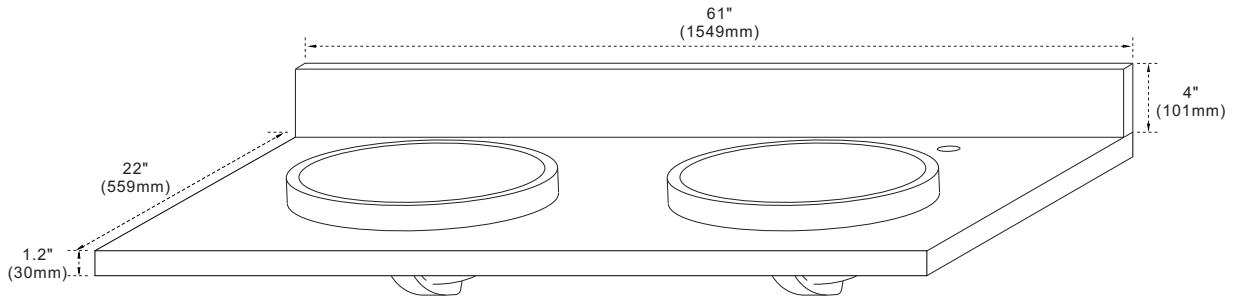

BELLATERRA HOME

Model: 430003-61D Countertop

Features

1. Double 18" round topmount sink cutout;
2. Single faucet hole;
3. 4" height backsplash included;
4. Thickness laminated to 1.2";

Colors / Finishes

- WM - Natural White Carrara marble;
- BG - Natural Black Galaxy Granite;
- GY - Natural Grey Granite;
- WE - White Engineer Stone;

Top view

Side view

NOTE: SINK STYLE, SHAPE, FAUCET HOLES, CUTOUT ON TOP, VANITY MAY VARY FROM THE PICTURE ABOVE. INSTRUCTIONAL PURPOSE ONLY.

Professional installation is recommended.
www.bellaterra-home.com